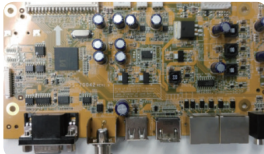

Professional Display Board