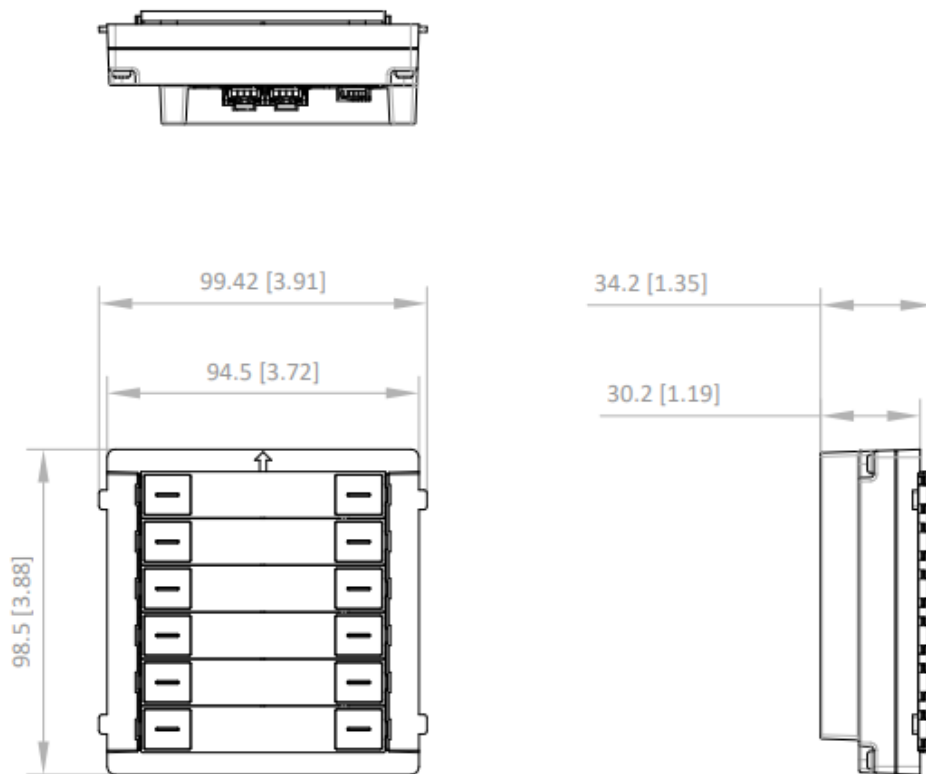

## ▪ Specification

System parameters	
Operation system	Linux
ROM	/
RAM	/
Processor	Embedded high performance processor
Device interfaces	
RS-485	1
General	
Button	12 physical buttons
Power consumption	≤ 2 W
Indicator	/
Weight	Net weight: 179 g; Gross weight: 336.4 g
Protective level	IP65
Working temperature	-30 °C to 55 °C
Working humidity	10% to 90% (no-condensing)
Dimension (W × H × D)	98.2 mm × 100.2 mm × 33.7 mm (3.87" × 3.95" × 1.33")
Installation	Flush mounting, surface mounting

HikvisionHQ

HikvisionHQ

Hikvision\_Global

Hikvision  
Corporate Channel

hikvisionhq

▪ Dimension

Unit: mm [inch]

SCALE	1:1
-------	-----