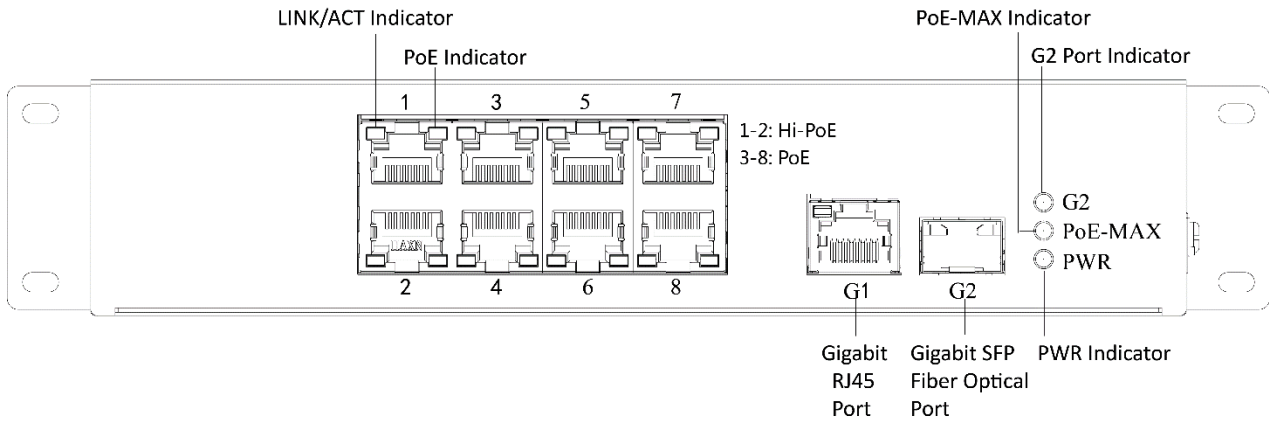

Physical Interface

Front panel:

Back panel: