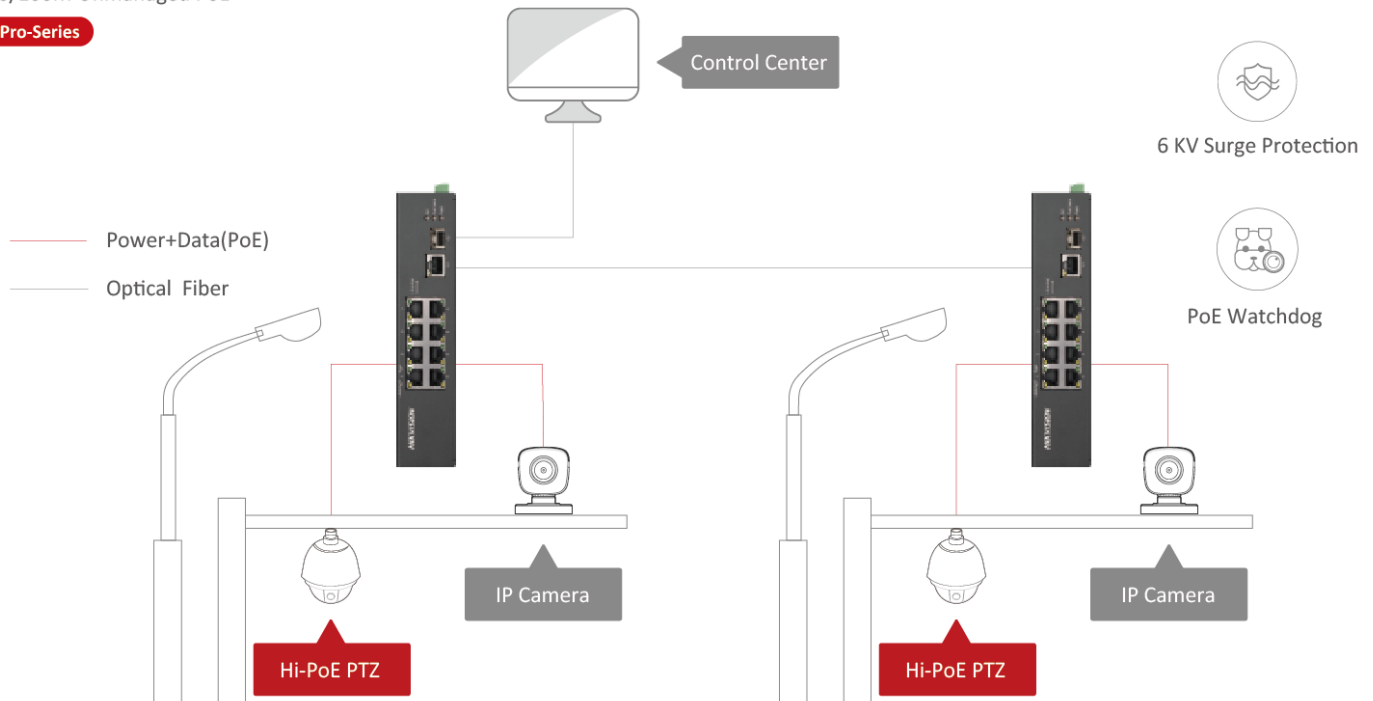

Typical Application

8-Port 10/100M PoE

10/100M Unmanaged PoE

Pro-Series