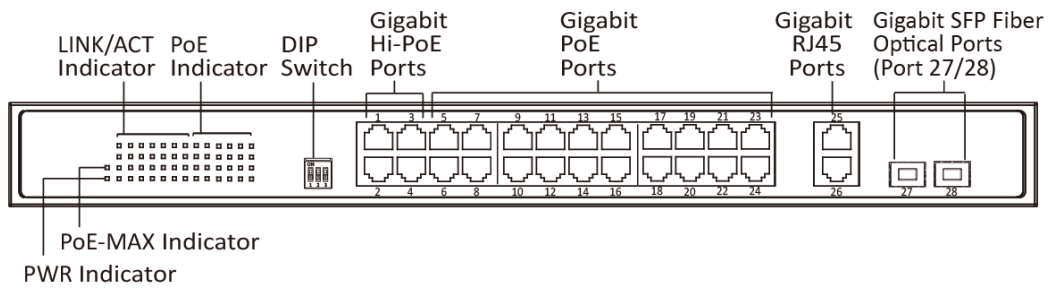

Physical Interface

Front panel:

Back panel: