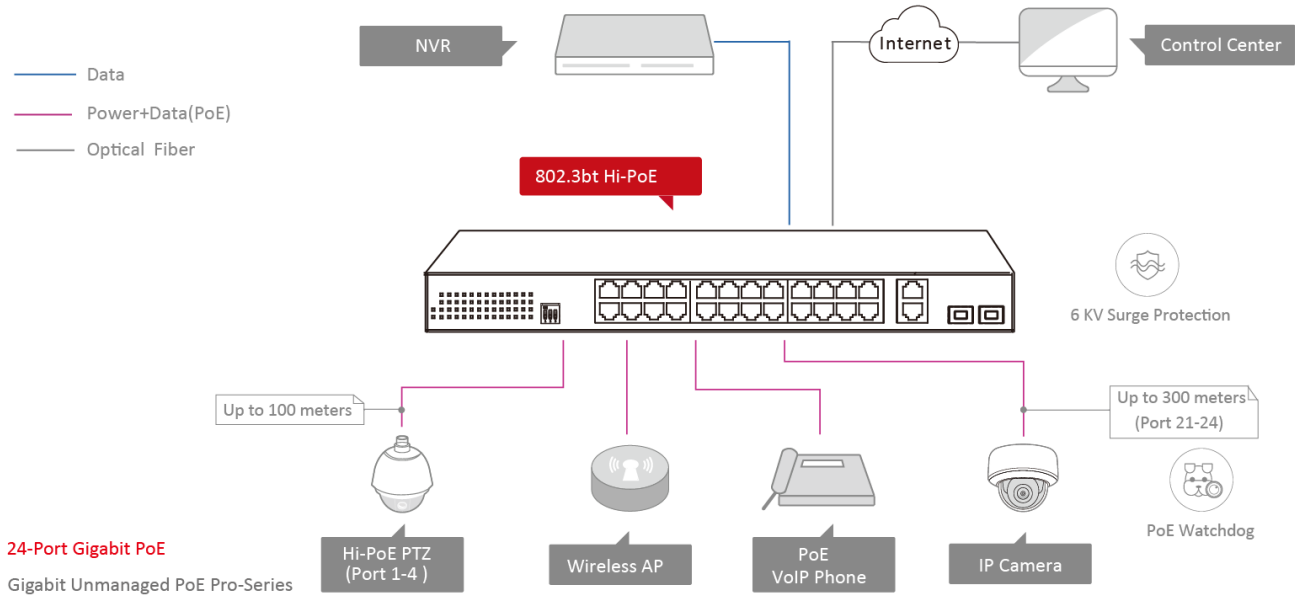

DS-3E0528HP-E**28-Port Gigabit Unmanaged Hi-PoE Switch**

DS-3E0528HP-E switches are layer 2 Hi-PoE switches, providing advanced PoE power supply technology and Gigabit networks design on the basis of high-performance access to ensure stable data upload. The switches support Hi-PoE, long range, port isolation, and PoE watchdog function.

**Key Feature**

- 20 × gigabit PoE ports, 4 × gigabit Hi-PoE ports, 2 × gigabit RJ45 ports, and 2 × gigabit fiber optical ports.
- IEEE 802.3at/af/bt standard for Hi-PoE ports (Max. 90 W PoE output).
- IEEE 802.3at/af standard for PoE ports (Max. 30 W PoE output).
- IEEE 802.3, IEEE 802.3u, IEEE 802.3x, IEEE 802.3ab, and IEEE 802.3z standard.
- 6 KV surge protection for PoE ports.
- Up to 300 m long-range transmission.
- PoE watchdog to auto detect and restart the cameras that do not respond.
- Port isolation to improve network security.
- Gigabit network access design.
- Wire-speed forwarding.
- Store-and-forward switching.
- Solid high-strength metal shell.

Physical Interface

Front panel:

Back panel:

Available Model

DS-3E0528HP-E

Dimension (unit: mm)

Typical Application

Distributed by