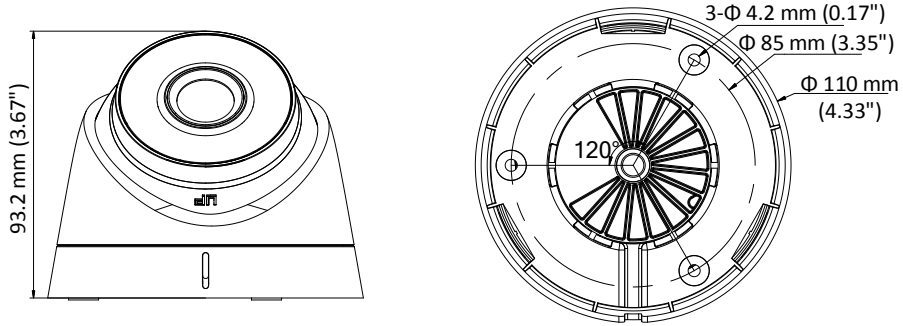

Order Model

DS-2CE56D8T-IT3E

Dimension