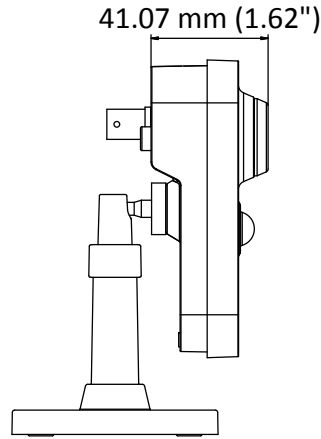

Order Models

DS-2CE38D8T-PIR

Dimension