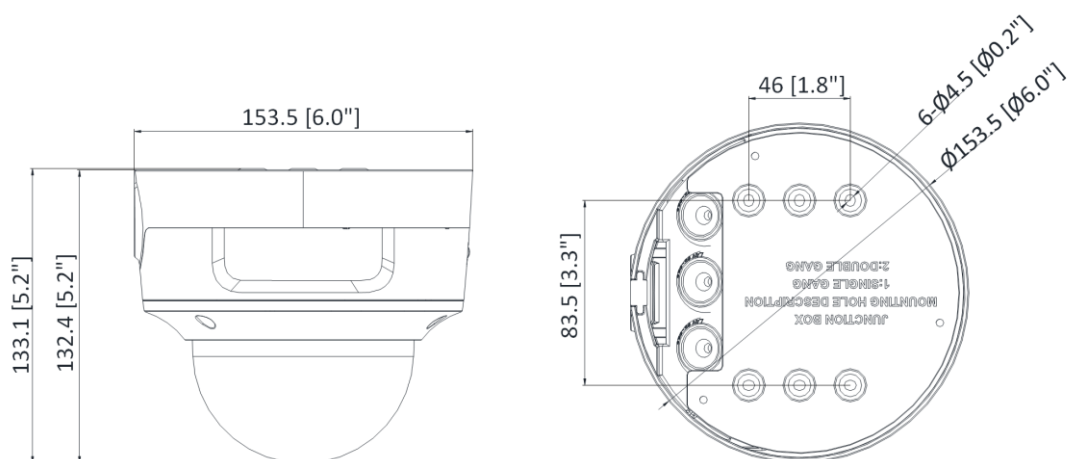

## ▪ Available Model

DS-2CD3756G2-IZS (2.7 to 13.5 mm)

DS-2CD3756G2-IZS (7 to 35 mm)

## ▪ Dimension

Unit: mm (inch)