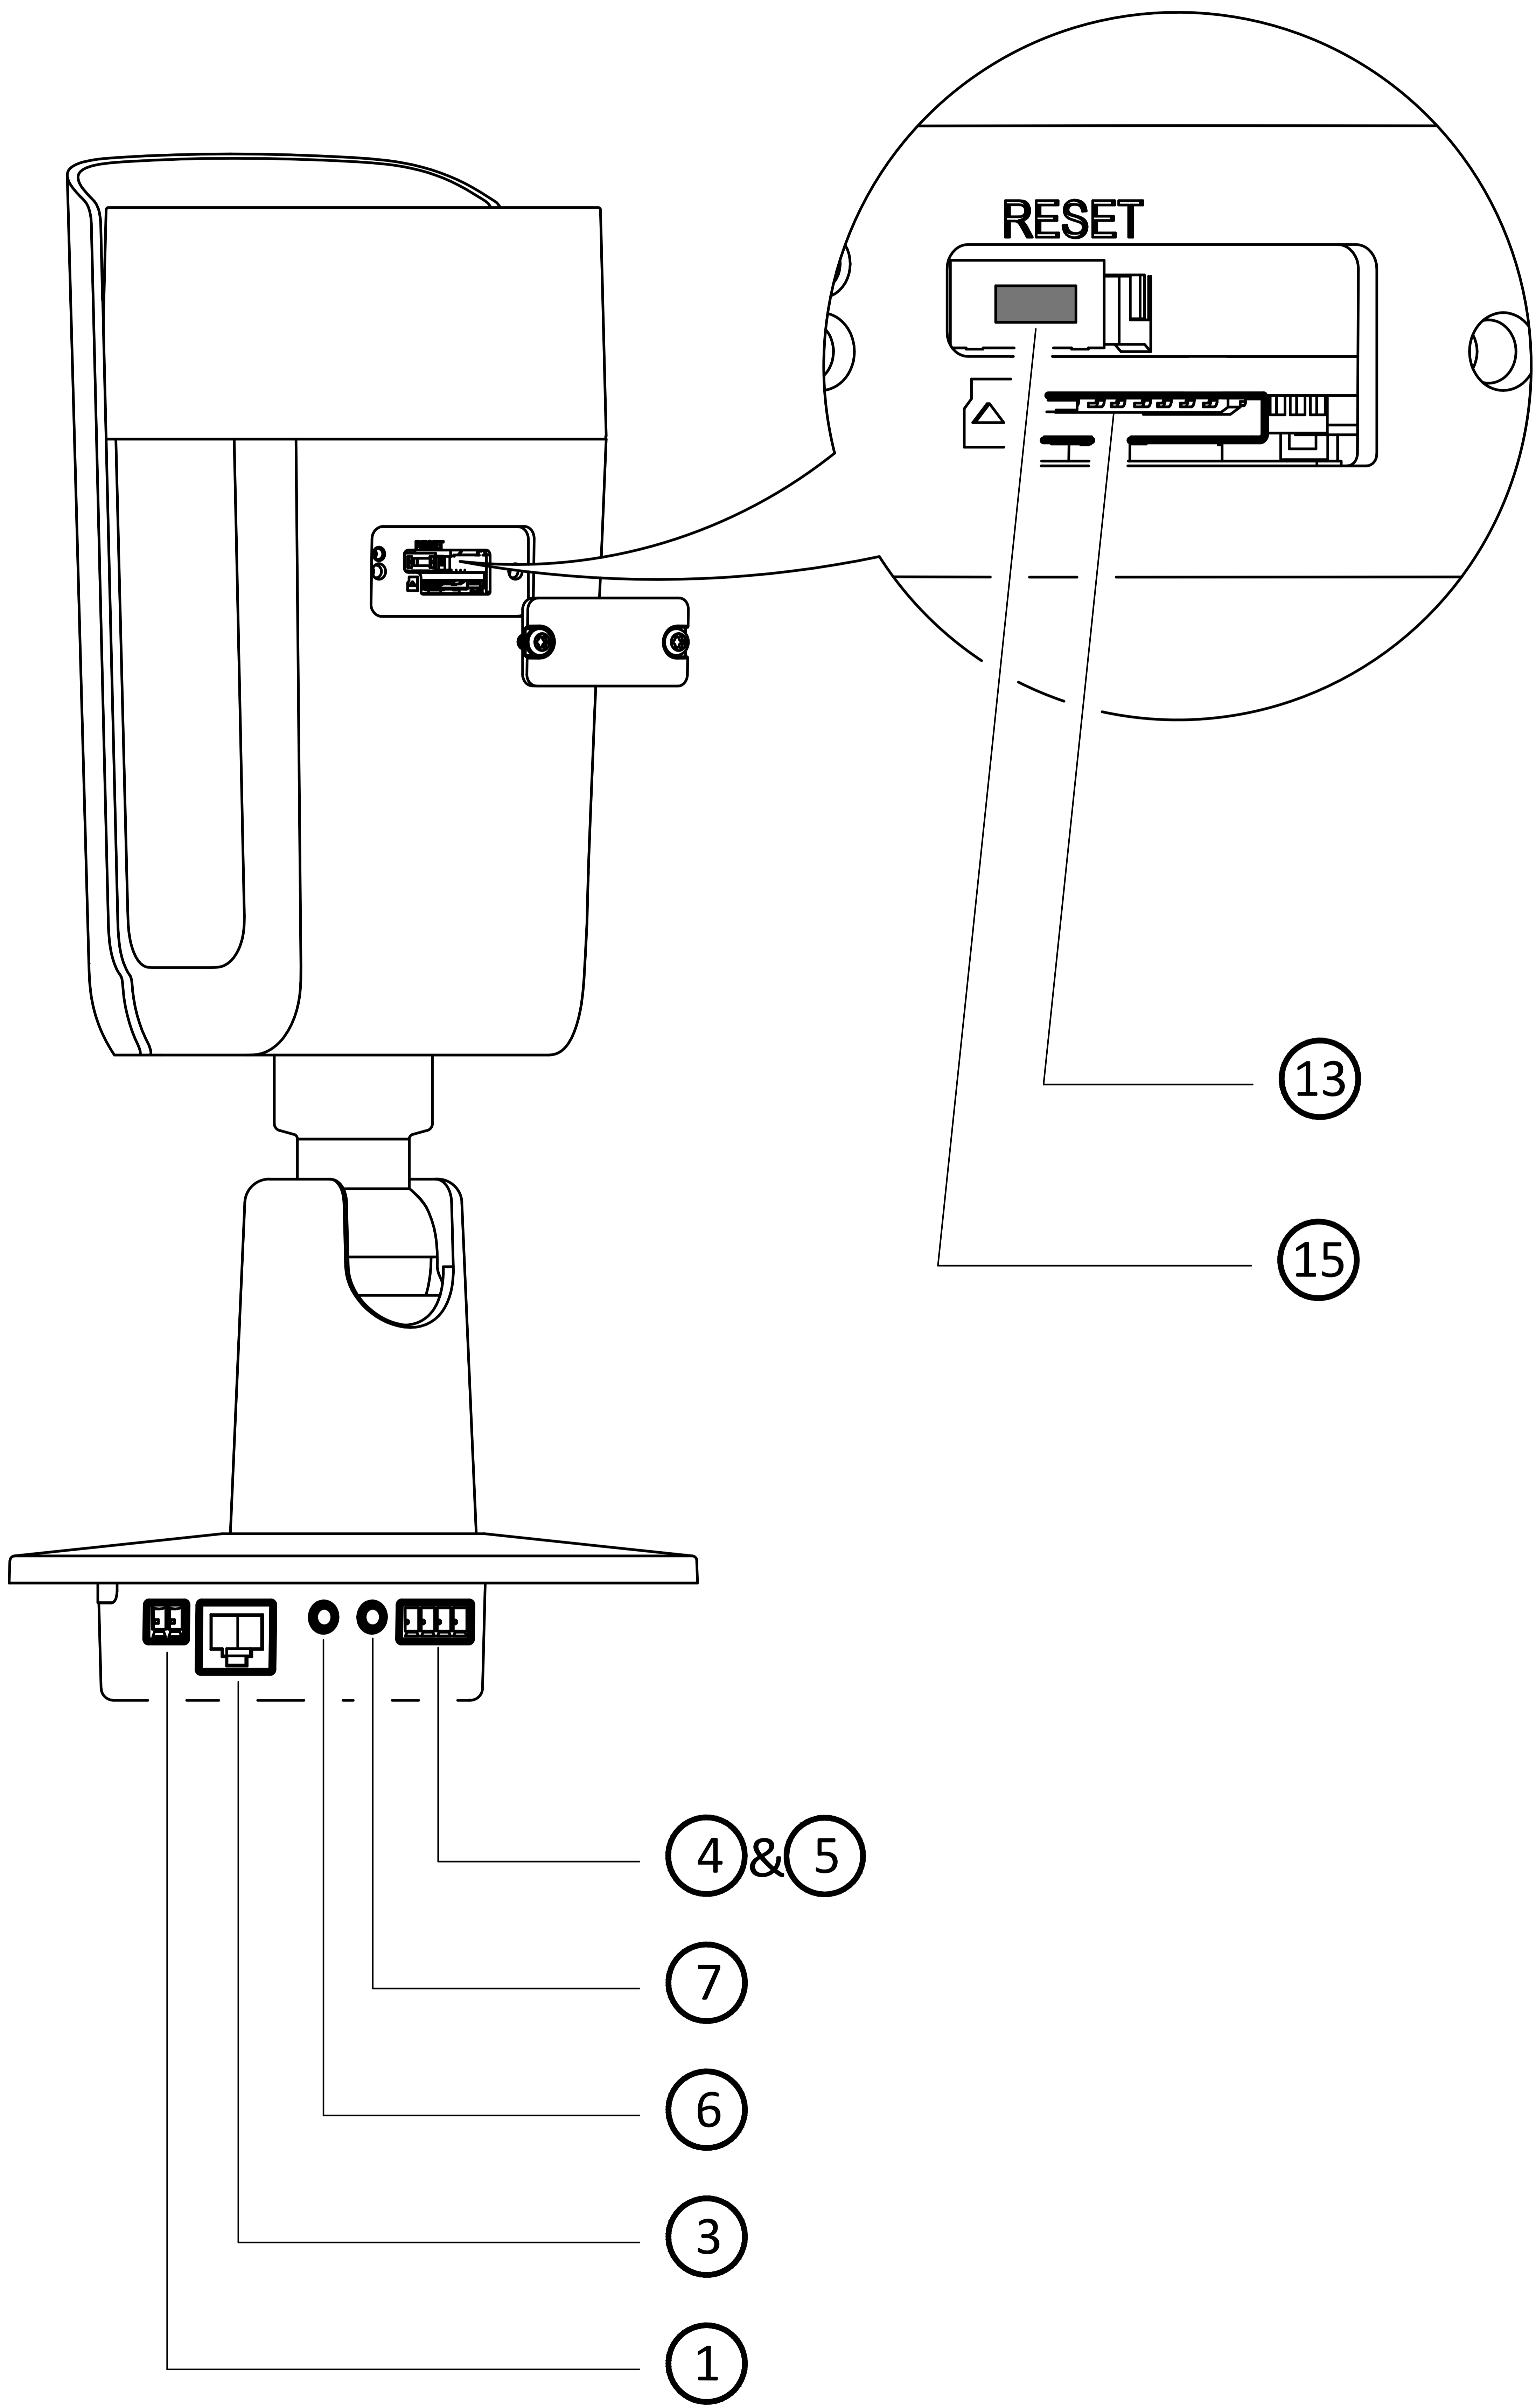

Symbols and Marks

	Notice
	Warning
	Forbidden
	Correct
	Incorrect
	Turn to page A and continue.
	i. Not necessarily included accessory. ii. Variable accessory amount. iii. Skip this step if not required.
microSD 	microSD card
	Grounding
	Function Grounding
	Disposal
	Purchase separately
	Other situations
	Other situations omitted
	Waterproof
	Skip this step if not necessary

1x

1x

1x

1x

Interface Introduction

1	Power input interface	13	SD card slot
2	Power output interface	14	SIM card slot
3	Network interface	15	Reset button
4	Alarm input interface	16	Fiber optical interface
5	Alarm output interface	17	Heater
6	Audio input interface	18	USB
7	Audio output interface	19	Antenna
8	Built-in microphone	20	RS-485
9	Built-in speaker	21	RS-232
10	BNC/CVBS interface	22	ABF
11	HDMI interface	23	Grounding
12	SDI interface	24	Wiegand interface