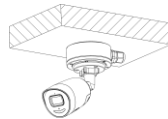

Available Model

DS-2CD3026G2-IU/SL (2.8/4/6 mm)

Dimension

- Accessory
- Optional

DS-1280ZJ-XS Junction Box

Distributed by

HIKVISION®

Headquarters