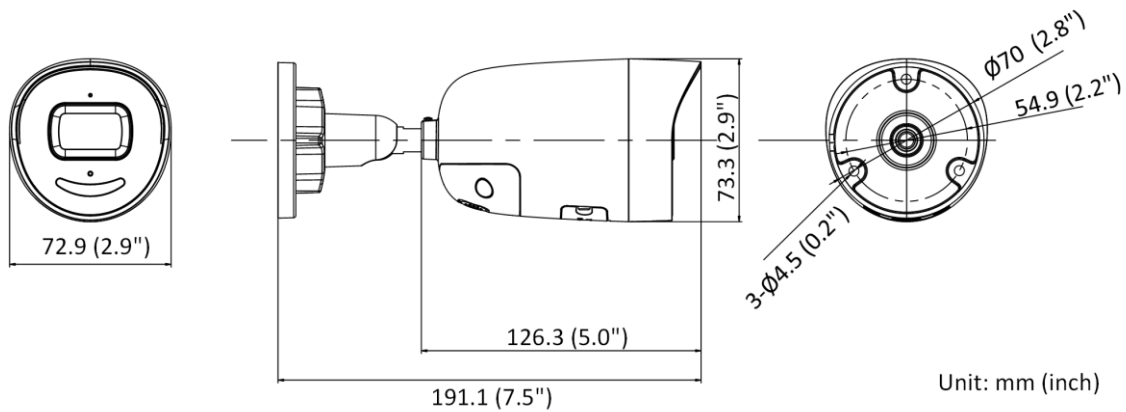

Approval

EMC	FCC SDoC (47 CFR Part 15, Subpart B); CE-EMC (EN 55032: 2015, EN 61000-3-2: 2019, EN 61000-3-3: 2013, EN 50130-4: 2011 +A1: 2014); IC VoC (ICES-003: Issue 6, 2019); KC (KN 32: 2015, KN 35: 2015)
Safety	UL (UL 60950-1); CB (IEC 60950-1:2005 + Am 1:2009 + Am 2:2013, IEC 62368-1:2014); CE-LVD (EN 60950-1:2006+A2:2013, IEC 62368-1:2014+A11:2017); BIS (IS 13252(Part 1):2010+A1:2013+A2:2015)
Environment	CE-RoHS (2011/65/EU); WEEE (2012/19/EU); Reach (Regulation (EC) No 1907/2006)
Protection	IP67 (IEC 60529-2013)

Available Model

DS-2CD3026G2-IU/SL (2.8/4/6 mm)

Dimension